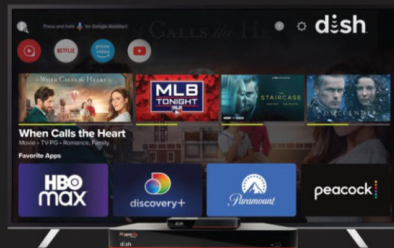

Live TV + Streaming Apps All in One Place.

No changing inputs.
No switching remotes.

Streaming service membership required. Internet connection required. Hopper Plus availability is based on credit qualification.

& more!

LOCAL CHANNELS INCLUDED

190 CHANNELS
$79⁹⁹ /mo.

EVERYTHING SPORTS & ENTERTAINMENT

240⁺ CHANNELS
$99⁹⁹ /mo.

EVERYTHING SPORTS, ENTERTAINMENT & MOVIES

290⁺ CHANNELS
$109⁹⁹ /mo.

3-Year TV Price Guarantee + FREE Locals + Over 60,000 Free Movies and Shows

3-year price guarantee requires credit qualification and 2-year commitment with early termination fee, and eAutoPay, and covers core programming, local networks, and equipment. Prices include Hopper Duo for qualifying customers. Hopper, Hopper w/Sling, or Hopper 3 $5/mo. more. Upfront fees may apply based on credit qualification. Fees apply for additional TVs: Hopper $15/mo., Joey $7/mo., Super Joey $10/mo.

VISIT US ONLINE AT WWW.NEWDISH.TV

ASK JOHN ABOUT HIGH SPEED INTERNET

Call John Today

1-800-331-8295

dish
Premier Local Retailer

Merry Christmas

**INTERNATIONAL
SATELLITE & ANTENNA
SERVICE**